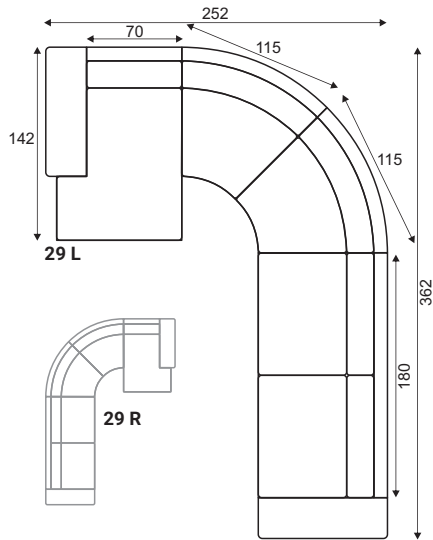

Furniture features in symbols

- Seat and back cushions are loose from the frame.

- Fabric

- Removable cover for loose cushions.
(For maintenance please check fabric information.)

- Modular system

reserves the right to change construction of products and components used due to improving durability of product and customer satisfaction without any further notice. Upholstered furniture is handmade using soft materials there fore measurements may vary up to +/- 3cm. Slight colour variations may occur between production batches. For technological reasons variations in color shades are acceptable.