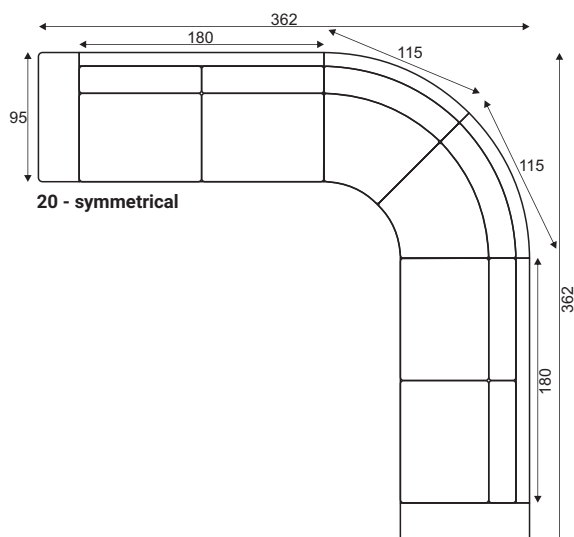

Standard sets

Dimensions with AL armrest

reserves the right to change construction of products and components used due to improving durability of product and customer satisfaction without any further notice. Upholstered furniture is handmade using soft materials there fore measurements may vary up to +/- 3cm. Slight colour variations may occur between production batches. For technological reasons variations in color shades are acceptable.