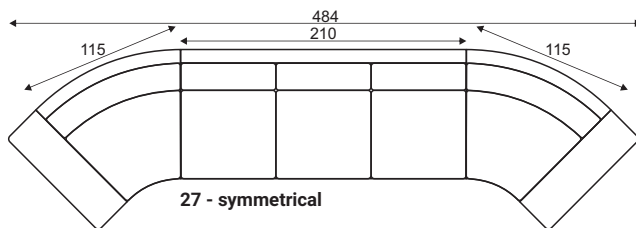

Grand

Standard sets

Dimensions with AL armrest