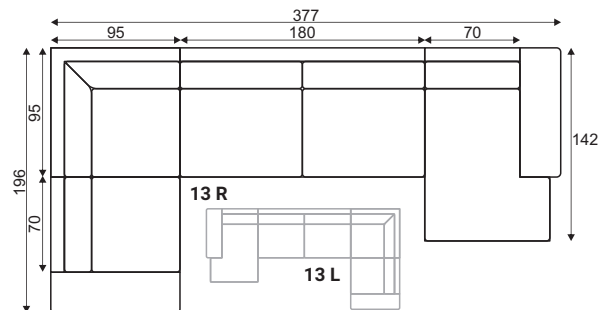

Grand

Modules

Dimensions with AL armrest

reserves the right to change construction of products and components used due to improving durability of product and customer satisfaction without any further notice. Upholstered furniture is handmade using soft materials there fore measurements may vary up to +/- 3cm. Slight colour variations may occur between production batches. For technological reasons variations in color shades are acceptable.

Grand

Standard sets

Dimensions with AL armrest

reserves the right to change construction of products and components used due to improving durability of product and customer satisfaction without any further notice. Upholstered furniture is handmade using soft materials there fore measurements may vary up to +/- 3cm. Slight colour variations may occur between production batches. For technological reasons variations in color shades are acceptable.