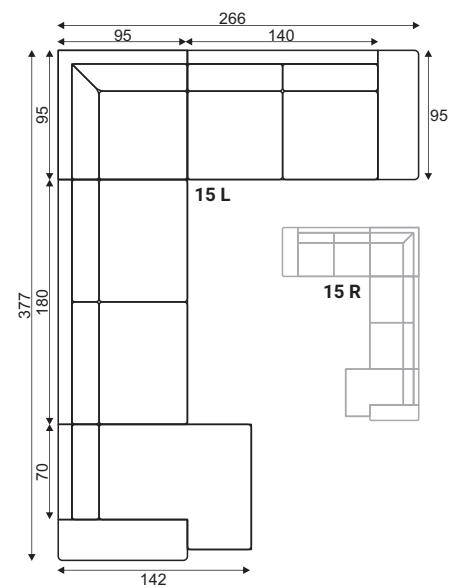

reserves the right to change construction of products and components used due to improving durability of product and customer satisfaction without any further notice. Upholstered furniture is handmade using soft materials there fore measurements may vary up to +/- 3cm. Slight colour variations may occur between production batches. For technological reasons variations in color shades are acceptable.