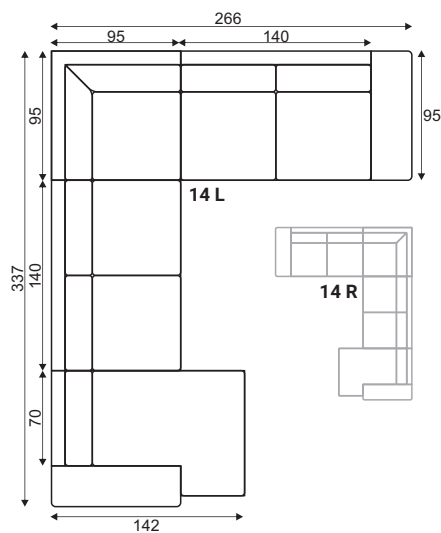

reserves the right to change construction of products and components used due to improving durability of product and customer satisfaction without any further notice. Upholstered furniture is handmade using soft materials there fore measurements may vary up to +/- 3cm. Slight colour variations may occur between production batches. For technological reasons variations in color shades are acceptable.