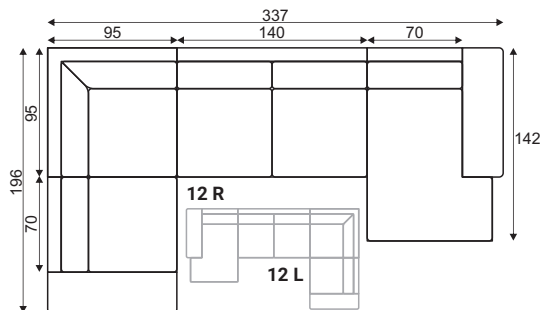

Grand

Standard sets

Dimensions with AL armrest

reserves the right to change construction of products and components used due to improving durability of product and customer satisfaction without any further notice. Upholstered furniture is handmade using soft materials there fore measurements may vary up to +/- 3cm. Slight colour variations may occur between production batches. For technological reasons variations in color shades are acceptable.