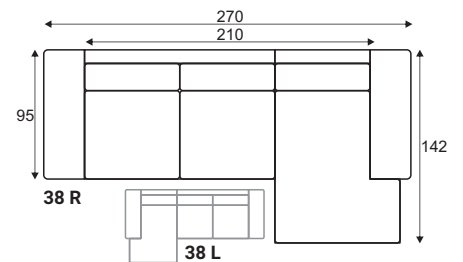

Furniture features in symbols

- Seat and back cushions are loose from the frame.

- Fabric

- Removable cover for loose cushions.
(For maintenance please check fabric information.)

- Modular system

reserves the right to change construction of products and components used due to improving durability of product and customer satisfaction without any further notice. Upholstered furniture is handmade using soft materials there fore measurements may vary up to +/- 3cm. Slight colour variations may occur between production batches. For technological reasons variations in color shades are acceptable.