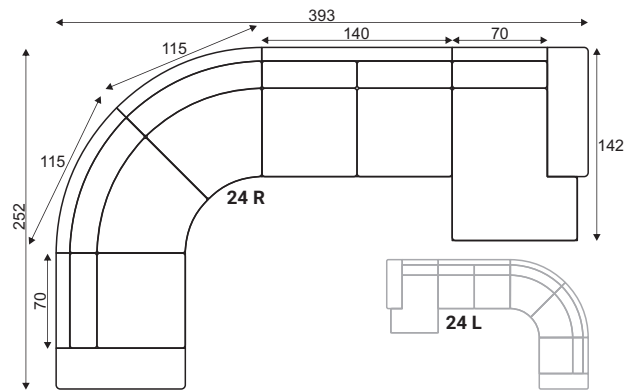

Grand

Standard sets

Dimensions with AL armrest