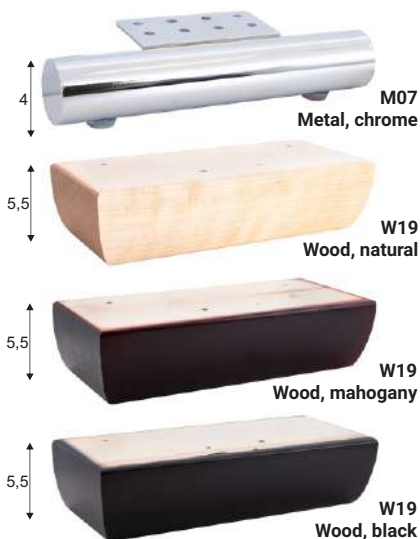

Grand

Grand

Comfort

Extra dimensions

Choose armrest

AL

A23

Legs

Accessories

Footstool F05

Footstool F05 (open lid)

Neckrest

Pillow D1

Pillow D3

Pillow D5

reserves the right to change construction of products and components used due to improving durability of product and customer satisfaction without any further notice. Upholstered furniture is handmade using soft materials there fore measurements may vary up to +/- 3cm. Slight colour variations may occur between production batches. For technological reasons variations in color shades are acceptable.

Grand

Modules

Dimensions with AL armrest

reserves the right to change construction of products and components used due to improving durability of product and customer satisfaction without any further notice. Upholstered furniture is handmade using soft materials there fore measurements may vary up to +/- 3cm. Slight colour variations may occur between production batches. For technological reasons variations in color shades are acceptable.

Grand

Standard sets

Dimensions with AL armrest

reserves the right to change construction of products and components used due to improving durability of product and customer satisfaction without any further notice. Upholstered furniture is handmade using soft materials there fore measurements may vary up to +/- 3cm. Slight colour variations may occur between production batches. For technological reasons variations in color shades are acceptable.