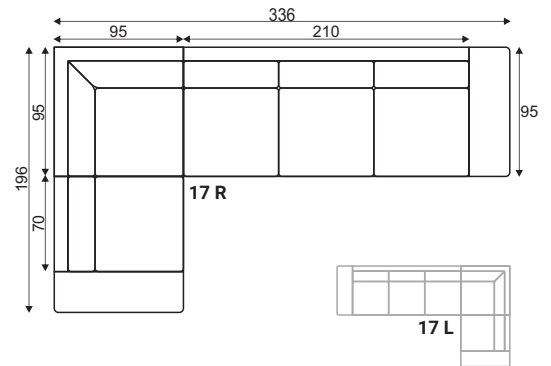

Standard sets

Dimensions with AL armrest

reserves the right to change construction of products and components used due to improving durability of product and customer satisfaction without any further notice. Upholstered furniture is handmade using soft materials there fore measurements may vary up to +/- 3cm. Slight colour variations may occur between production batches. For technological reasons variations in color shades are acceptable.