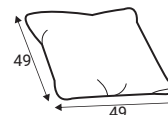

Accessories

Footstool F05

Footstool F05 (open lid)

Neckrest

Pillow D1

Pillow D3

Pillow D5

reserves the right to change construction of products and components used due to improving durability of product and customer satisfaction without any further notice. Upholstered furniture is handmade using soft materials there fore measurements may vary up to +/- 3cm. Slight colour variations may occur between production batches. For technological reasons variations in color shades are acceptable.

Grand

Modules

Dimensions with AL armrest

reserves the right to change construction of products and components used due to improving durability of product and customer satisfaction without any further notice. Upholstered furniture is handmade using soft materials there fore measurements may vary up to +/- 3cm. Slight colour variations may occur between production batches. For technological reasons variations in color shades are acceptable.