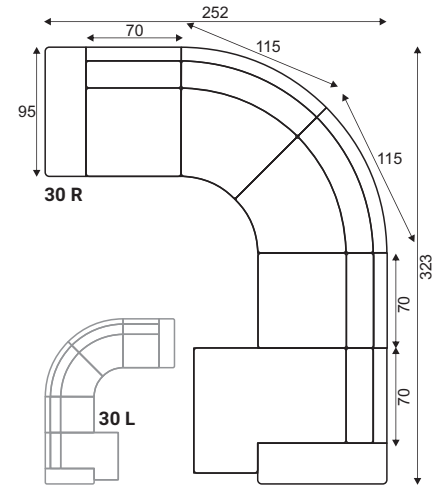

Furniture features in symbols

- Seat and back cushions are loose from the frame.

- Fabric

- Removable cover for loose cushions.
(For maintenance please check fabric information.)

- Modular system

reserves the right to change construction of products and components used due to improving durability of product and customer satisfaction without any further notice. Upholstered furniture is handmade using soft materials there fore measurements may vary up to +/- 3cm. Slight colour variations may occur between production batches. For technological reasons variations in color shades are acceptable.