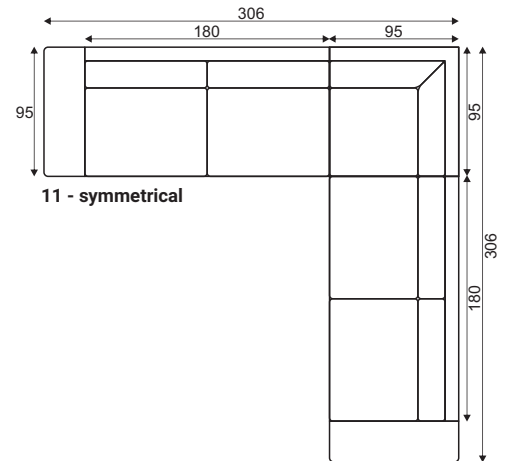

reserves the right to change construction of products and components used due to improving durability of product and customer satisfaction without any further notice. Upholstered furniture is handmade using soft materials there fore measurements may vary up to +/- 3cm. Slight colour variations may occur between production batches. For technological reasons variations in color shades are acceptable.