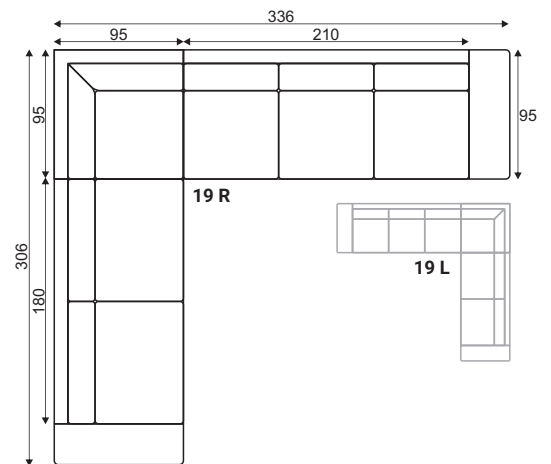

Standard sets

Dimensions with AL armrest

reserves the right to change construction of products and components used due to improving durability of product and customer satisfaction without any further notice. Upholstered furniture is handmade using soft materials there fore measurements may vary up to +/- 3cm. Slight colour variations may occur between production batches. For technological reasons variations in color shades are acceptable.