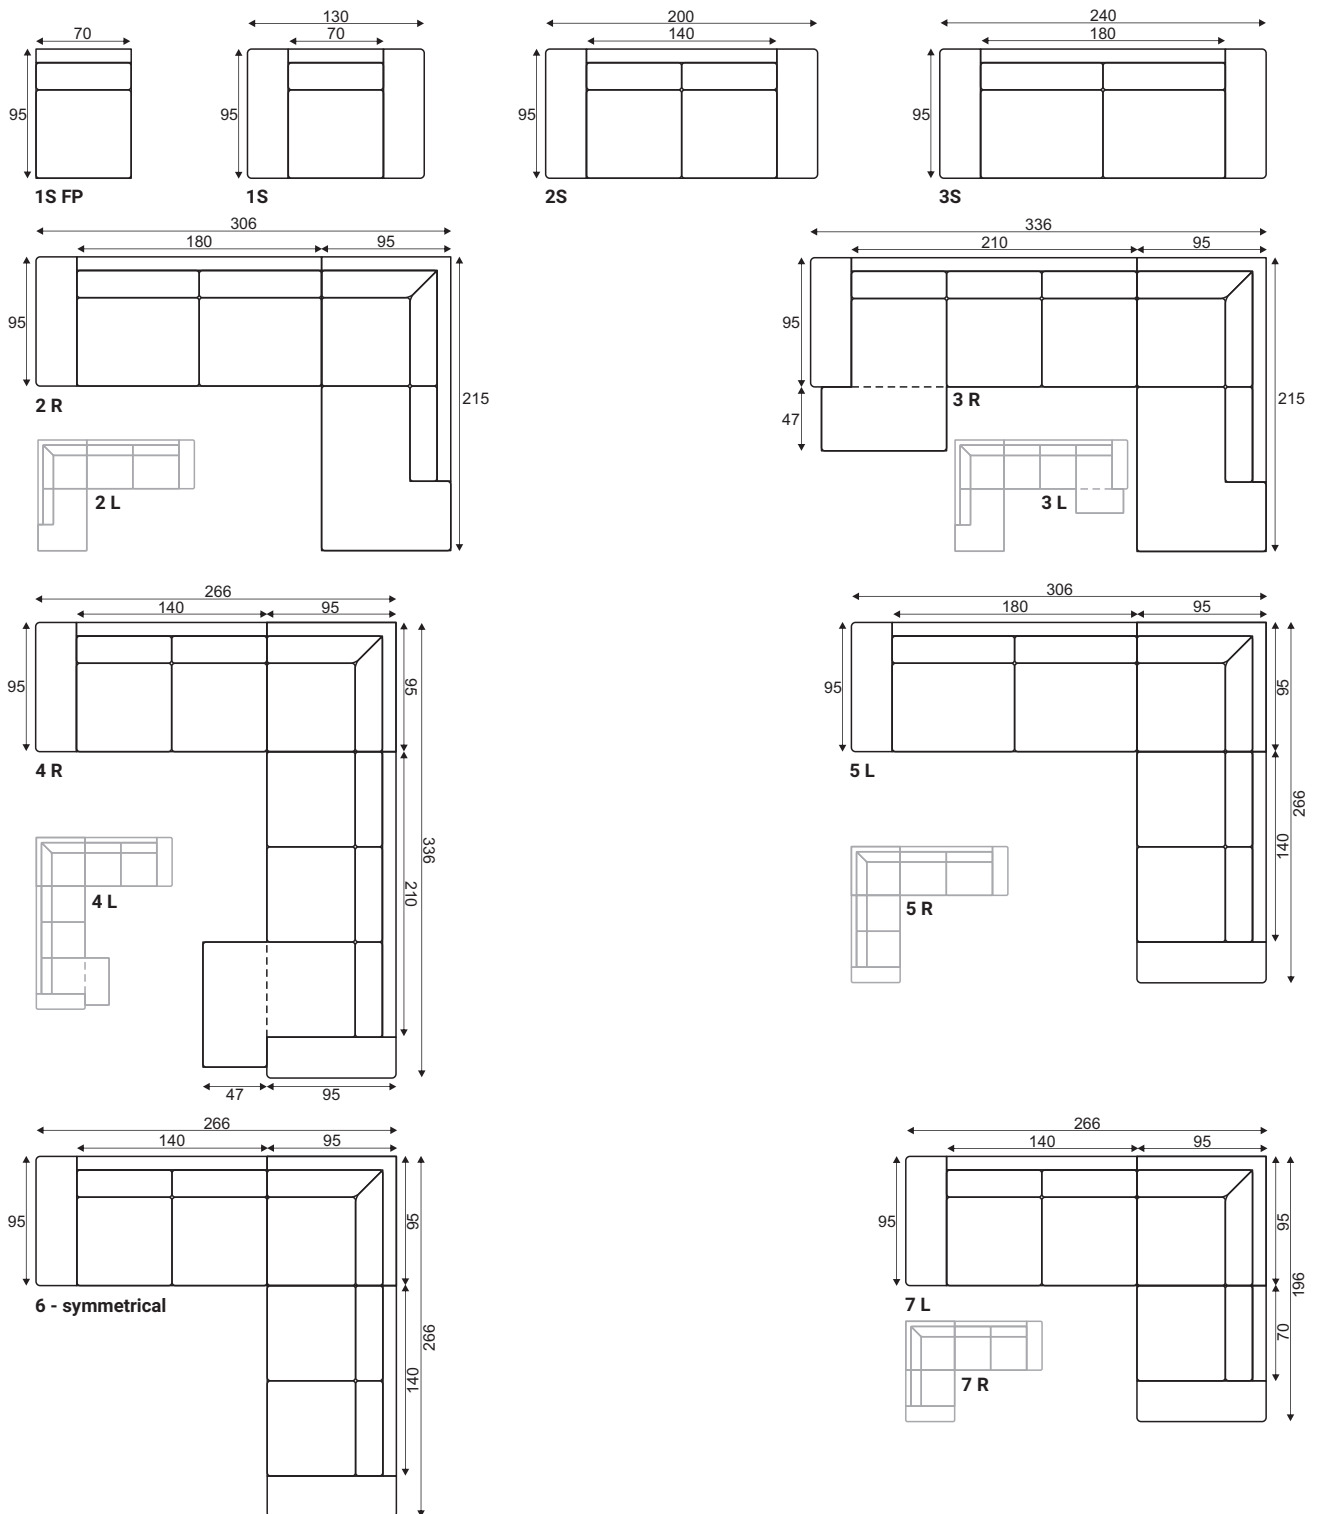

Standard sets

Dimensions with AL armrest

reserves the right to change construction of products and components used due to improving durability of product and customer satisfaction without any further notice. Upholstered furniture is handmade using soft materials there fore measurements may vary up to +/- 3cm. Slight colour variations may occur between production batches. For technological reasons variations in color shades are acceptable.