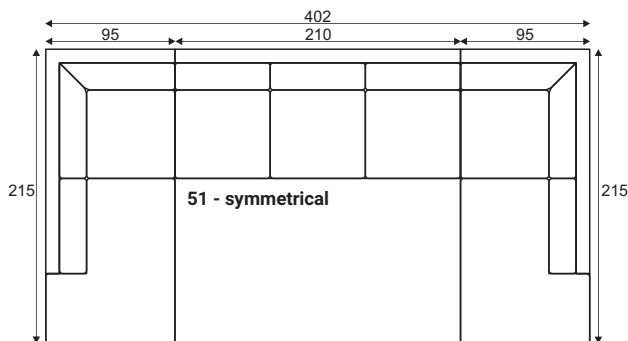

Furniture features in symbols

- Seat and back cushions are loose from the frame.

- Fabric

- Removable cover for loose cushions.
(For maintenance please check fabric information.)

- Modular system

reserves the right to change construction of products and components used due to improving durability of product and customer satisfaction without any further notice. Upholstered furniture is handmade using soft materials there fore measurements may vary up to +/- 3cm. Slight colour variations may occur between production batches. For technological reasons variations in color shades are acceptable.