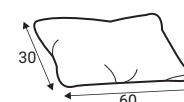

Accessories

Footstool F05

Footstool F05 (open lid)

Neckrest

Pillow D1

Pillow D3

Pillow D5

reserves the right to change construction of products and components used due to improving durability of product and customer satisfaction without any further notice. Upholstered furniture is handmade using soft materials there fore measurements may vary up to +/- 3cm. Slight colour variations may occur between production batches. For technological reasons variations in color shades are acceptable.