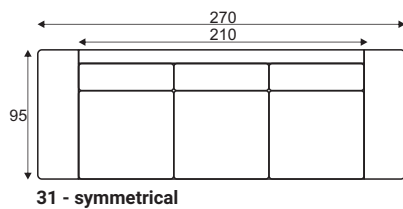

Furniture features in symbols

- Seat and back cushions are loose from the frame.

- Fabric

- Removable cover for loose cushions.
(For maintenance please check fabric information.)

- Modular system

reserves the right to change construction of products and components used due to improving durability of product and customer satisfaction without any further notice. Upholstered furniture is handmade using soft materials there fore measurements may vary up to +/- 3cm. Slight colour variations may occur between production batches. For technological reasons variations in color shades are acceptable.