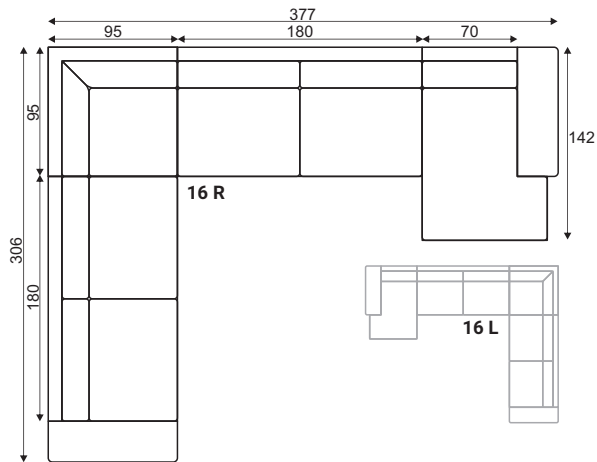

Standard sets

Dimensions with AL armrest

reserves the right to change construction of products and components used due to improving durability of product and customer satisfaction without any further notice. Upholstered furniture is handmade using soft materials there fore measurements may vary up to +/- 3cm. Slight colour variations may occur between production batches. For technological reasons variations in color shades are acceptable.