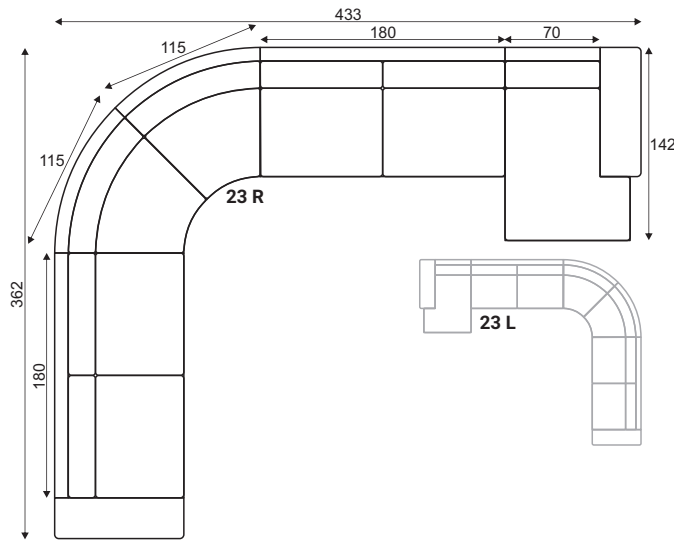

Grand

Standard sets

Dimensions with AL armrest