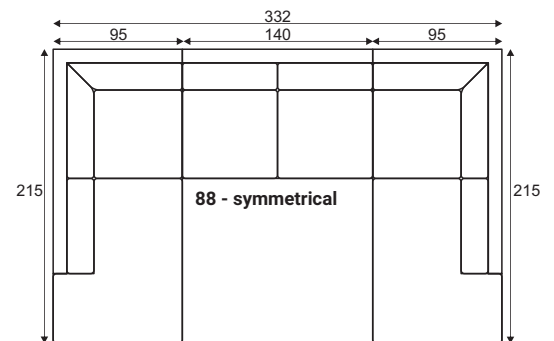

Furniture features in symbols

- Seat and back cushions are loose from the frame.

- Fabric

- Removable cover for loose cushions.
(For maintenance please check fabric information.)

- Modular system

reserves the right to change construction of products and components used due to improving durability of product and customer satisfaction without any further notice. Upholstered furniture is handmade using soft materials there fore measurements may vary up to +/- 3cm. Slight colour variations may occur between production batches. For technological reasons variations in color shades are acceptable.