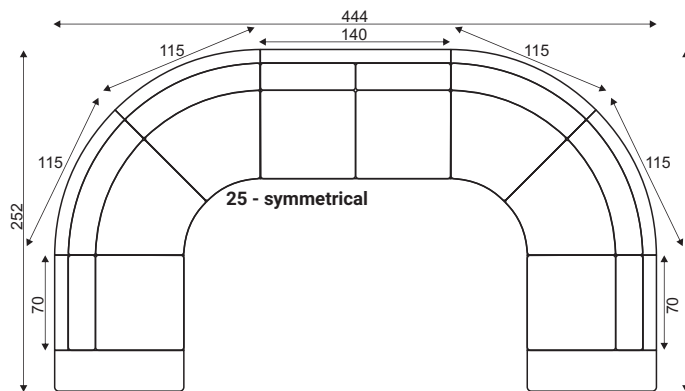

Grand

Standard sets

Dimensions with AL armrest