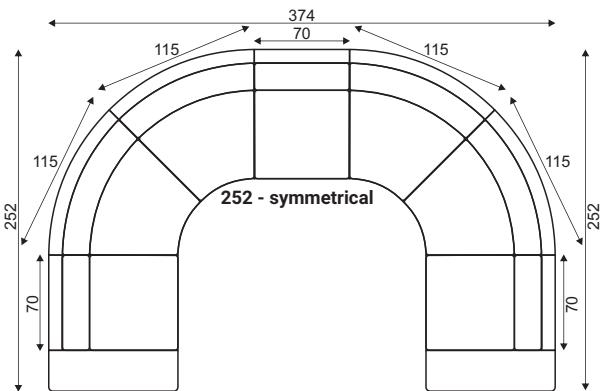

Grand

Standard sets

Dimensions with AL armrest