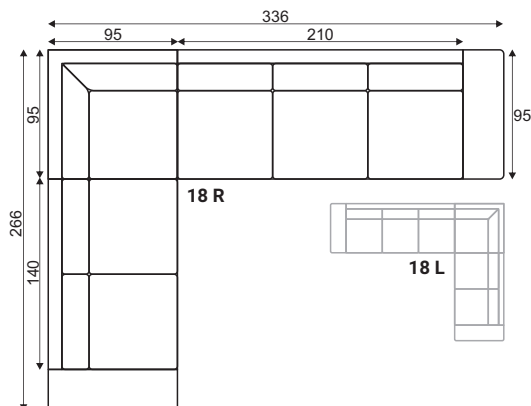

Standard sets

Dimensions with AL armrest

reserves the right to change construction of products and components used due to improving durability of product and customer satisfaction without any further notice. Upholstered furniture is handmade using soft materials there fore measurements may vary up to +/- 3cm. Slight colour variations may occur between production batches. For technological reasons variations in color shades are acceptable.