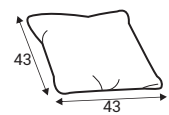

Accessories

Footstool F05

Footstool F05 (open lid)

Neckrest

Pillow D1

Pillow D3

Pillow D5

reserves the right to change construction of products and components used due to improving durability of product and customer satisfaction without any further notice. Upholstered furniture is handmade using soft materials there fore measurements may vary up to +/- 3cm. Slight colour variations may occur between production batches. For technological reasons variations in color shades are acceptable.

Grand

Modules

Dimensions with AL armrest

reserves the right to change construction of products and components used due to improving durability of product and customer satisfaction without any further notice. Upholstered furniture is handmade using soft materials there fore measurements may vary up to +/- 3cm. Slight colour variations may occur between production batches. For technological reasons variations in color shades are acceptable.