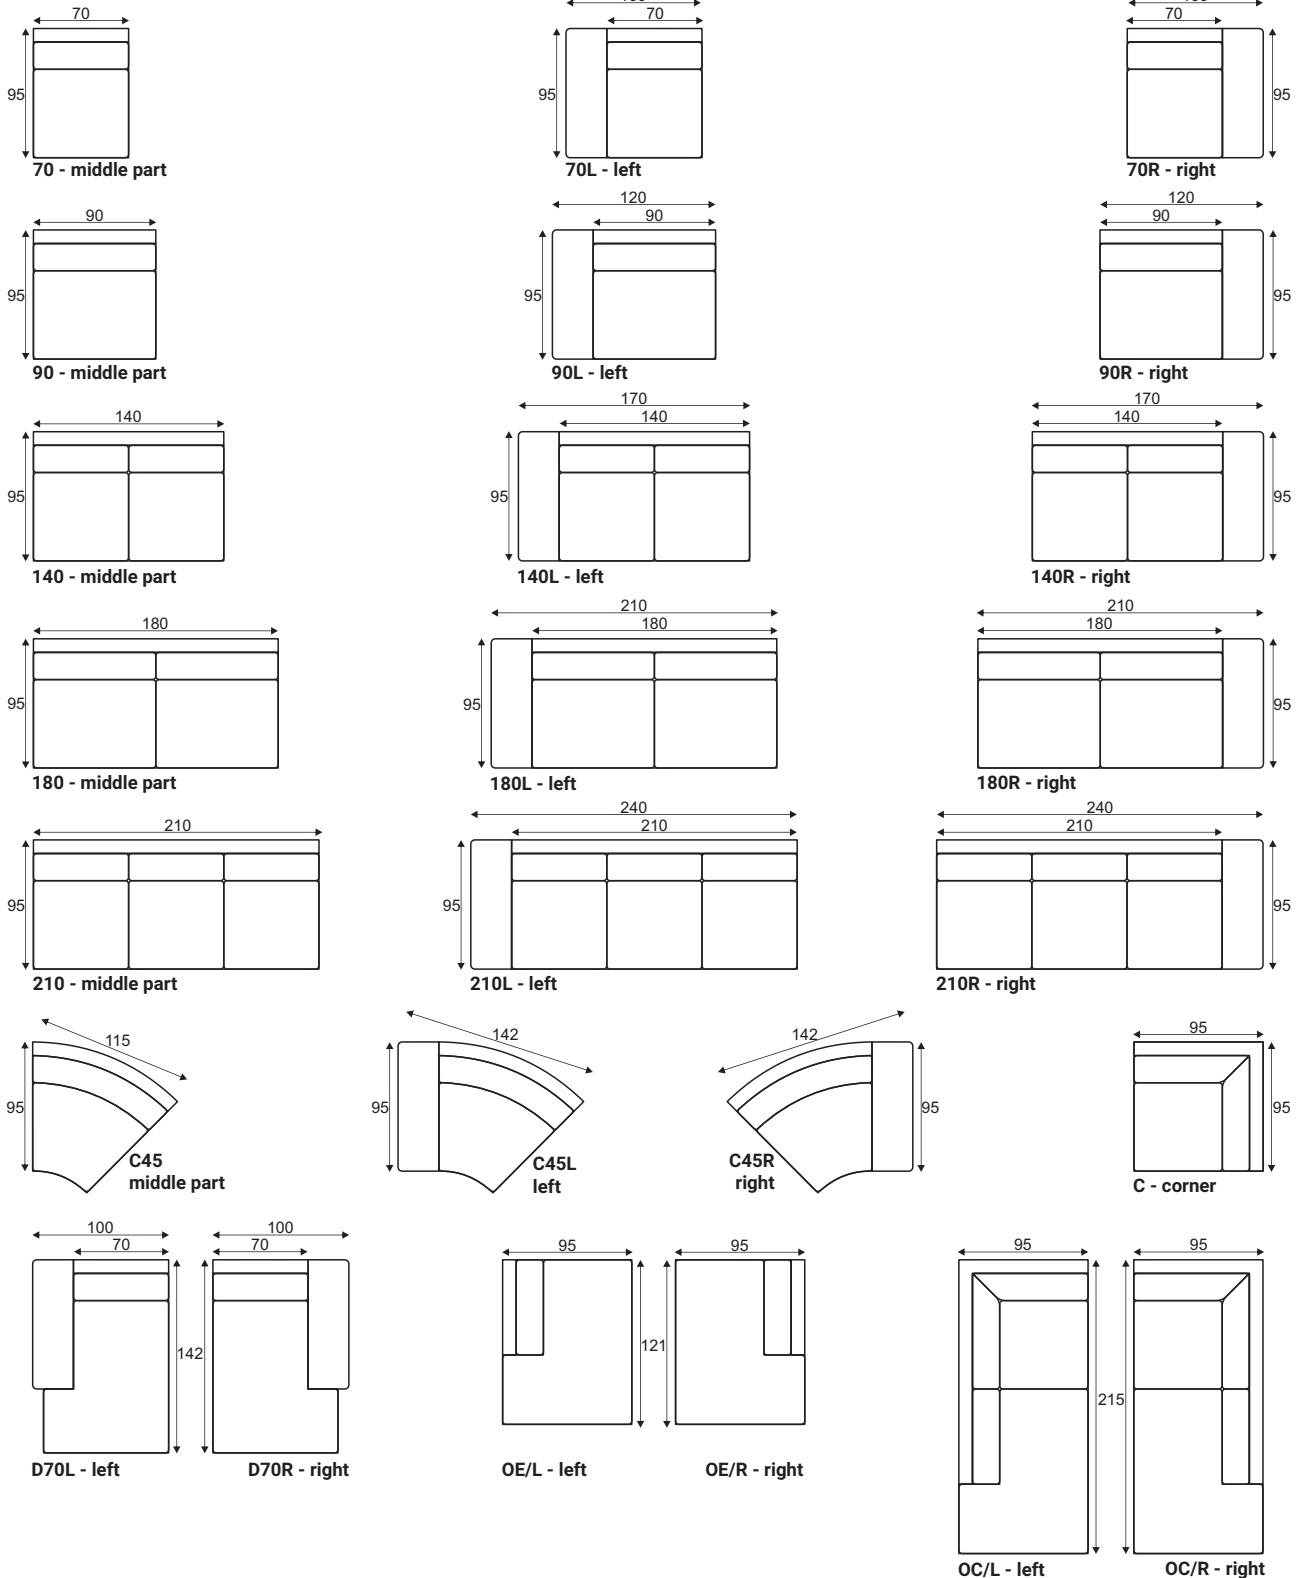

Pillow D5

Grand

Modules

Dimensions with AL armrest