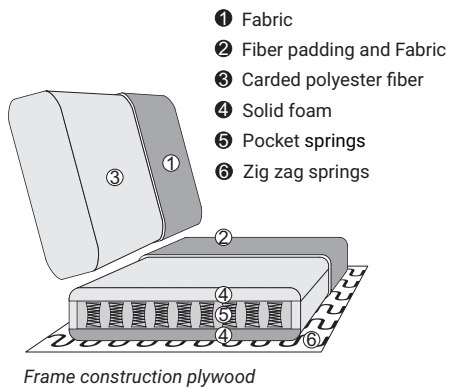

Grand

Grand

Comfort

Extra dimensions

Choose armrest

AL

A23

Legs

Accessories

Footstool F05

Footstool F05 (open lid)

Neckrest

Pillow D1

Pillow D3

Pillow D5

reserves the right to change construction of products and components used due to improving durability of product and customer satisfaction without any further notice. Upholstered furniture is handmade using soft materials there fore measurements may vary up to +/- 3cm. Slight colour variations may occur between production batches. For technological reasons variations in color shades are acceptable.