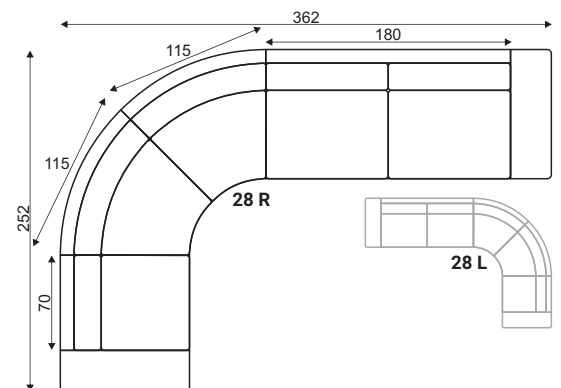

Grand

Standard sets

Dimensions with AL armrest