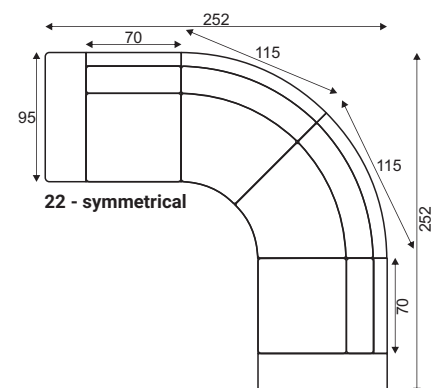

Standard sets

Dimensions with AL armrest

reserves the right to change construction of products and components used due to improving durability of product and customer satisfaction without any further notice. Upholstered furniture is handmade using soft materials there fore measurements may vary up to +/- 3cm. Slight colour variations may occur between production batches. For technological reasons variations in color shades are acceptable.