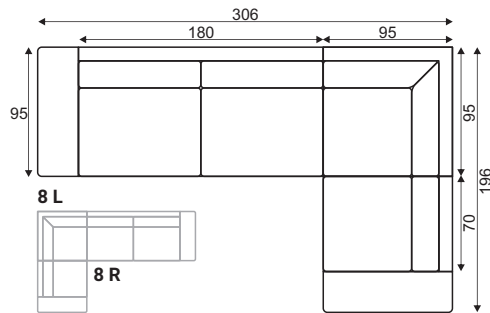

Grand

Modules

Dimensions with AL armrest

reserves the right to change construction of products and components used due to improving durability of product and customer satisfaction without any further notice. Upholstered furniture is handmade using soft materials there fore measurements may vary up to +/- 3cm. Slight colour variations may occur between production batches. For technological reasons variations in color shades are acceptable.

Grand

Standard sets

Dimensions with AL armrest

reserves the right to change construction of products and components used due to improving durability of product and customer satisfaction without any further notice. Upholstered furniture is handmade using soft materials there fore measurements may vary up to +/- 3cm. Slight colour variations may occur between production batches. For technological reasons variations in color shades are acceptable.